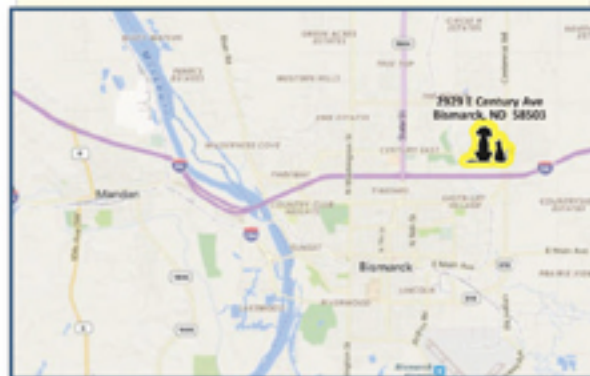

Summerfield Pet Memorial Park was established in 2017, in remembrance of **Charles Summerfield Eastgate** and through the generosity of Fairview Cemetery, who like you, appreciated the bond we share with our pets.

*Charles Summerfield Eastgate*

We are located within Fairview Cemetery on the south side of the property.

2929 East Century Avenue, Bismarck, ND 58503  
**OFFICE:** 1313 E. Century, Ave., Bismarck, ND 58503  
 Phone: 701-751-3438 • Fax: 701-250-9994  
 Email: info@summerfieldpets.com  
 www.SummerfieldPetMemorialPark.com  
 A division of Eastgate/Parkway Funeral Service.