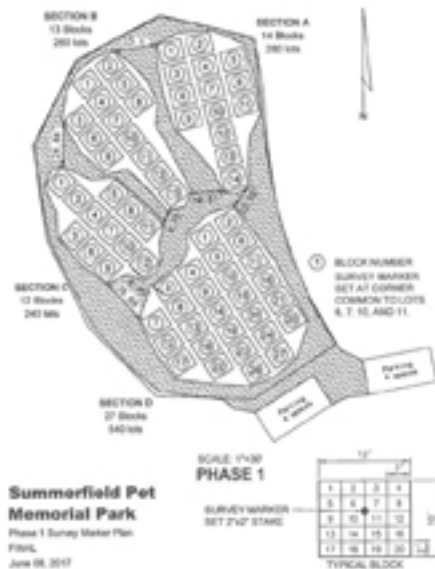

Summerfield Pet Memorial Park was established in 2017, in remembrance of **Charles Summerfield Eastgate** and through the generosity of Fairview Cemetery, who like you, appreciated the bond we share with our pets.

*Charles Summerfield Eastgate*

We are located within Fairview Cemetery on the south side of the property.

2929 East Century Avenue, Bismarck, ND 58503  
**OFFICE:** 1313 E. Century, Ave., Bismarck, ND 58503  
 Phone: 701-751-3438 • Fax: 701-250-9994  
 Email: info@summerfieldpets.com  
 www.SummerfieldPetMemorialPark.com  
 A division of Eastgate/Parkway Funeral Service.