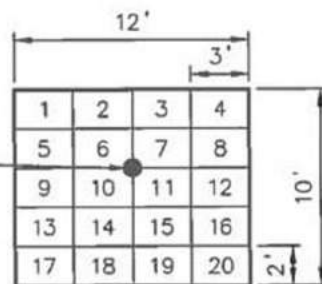

www.SummerfieldPetMemorialPark.com

701.751.3438

Located on the within the Fairview Cemetery on the south side of the property

SCALE: 1"=30'  
**PHASE 1**

SURVEY MARKER  
SET 2"x2" STAKE

TYPICAL BLOCK  
(20 LOTS EA.)