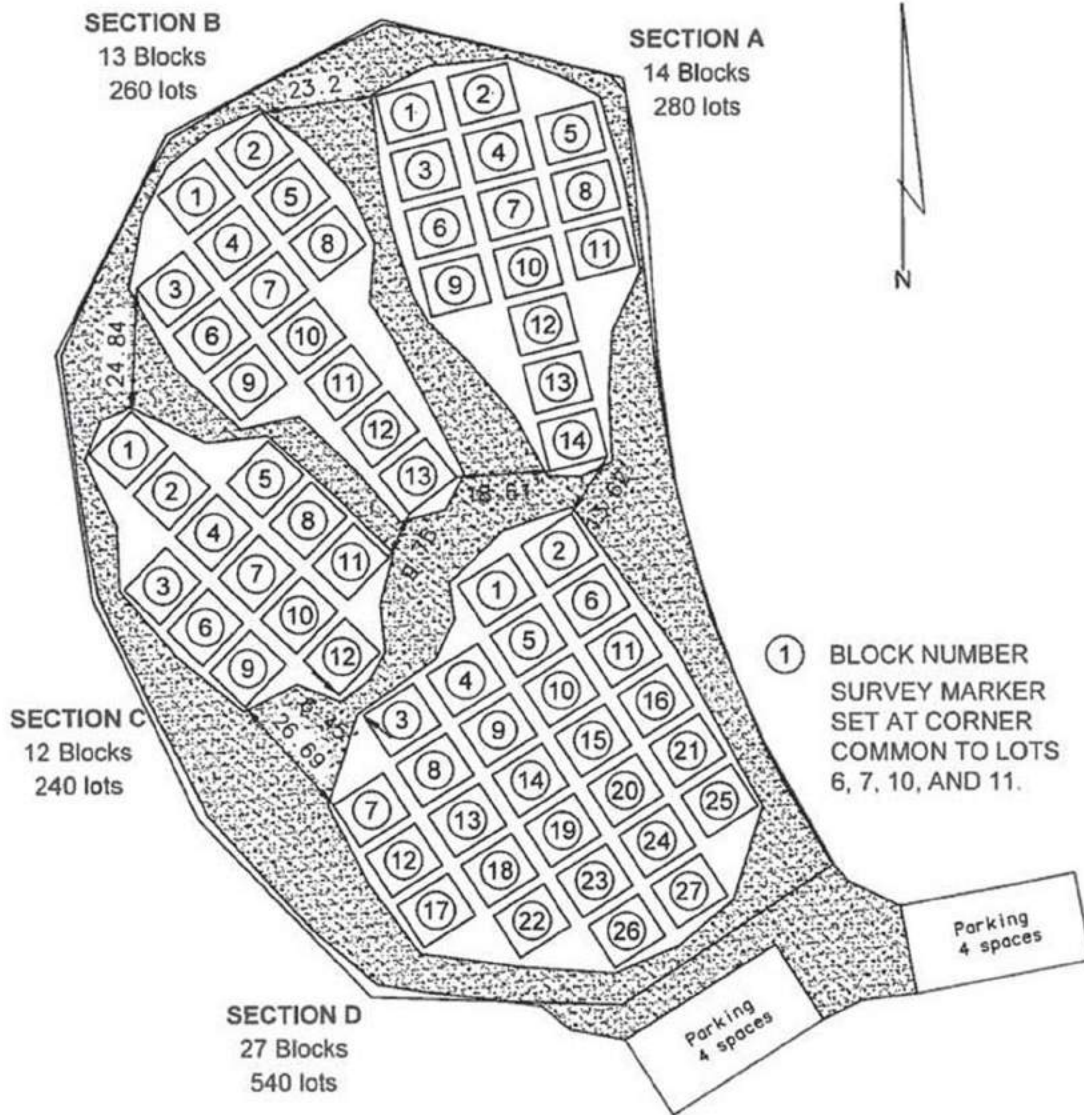

www.SummerfieldPetMemorialPark.com

701.751.3438

Located on the within the Fairview Cemetery on the south side of the property

SCALE: 1"=30'  
**PHASE 1**

SURVEY MARKER  
SET 2"x2" STAKE

TYPICAL BLOCK  
(20 LOTS EA.)

**Summerfield Pet Memorial Park**

Phase 1 Survey Marker Plan

FINAL

June 08, 2017